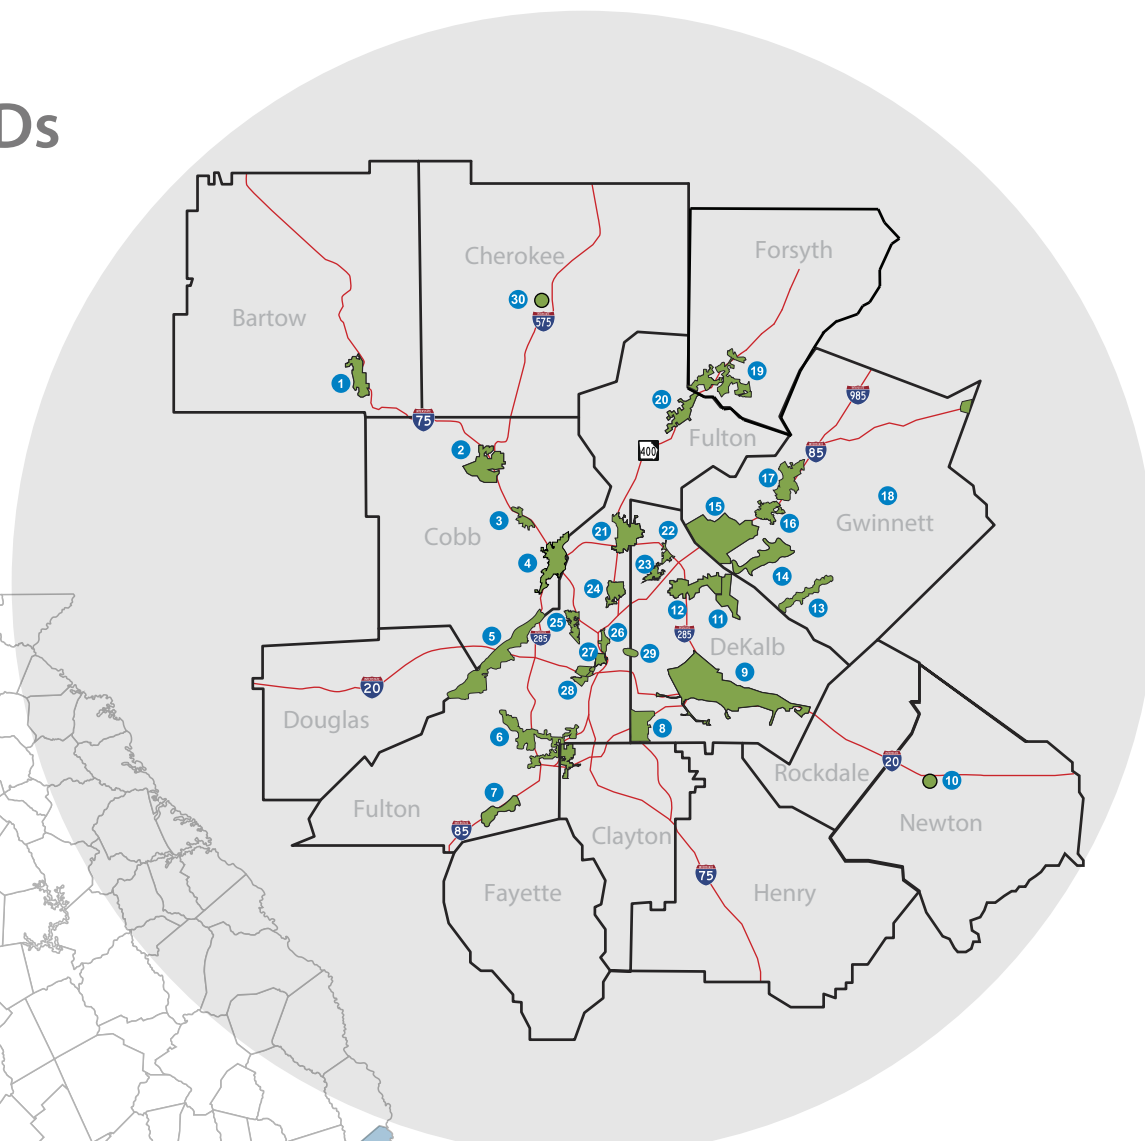

Georgia CIDs

- | | | |
|--------------------------------------------|---------------------------------------------|-----------------------------------------------------------|
| 1 Red Top CID | 12 Tucker Northlake CID | 23 Chamblee Doraville CID |
| 2 Town Center CID | 13 Evermore CID | 24 Buckhead CID |
| 3 Gateway Marietta CID | 14 Lilburn CID | 25 Upper Westside CID |
| 4 Cumberland CID | 15 Gateway 85 CID | 26 Midtown Improvement District (Midtown Alliance) |
| 5 Boulevard CID (Fulton Industrial) | 16 Gwinnett Place CID | 27 Atlanta Downtown Improvement District |
| 6 ATL Airport CIDs | 17 Sugarloaf CID | 28 West End CID |
| 7 South Fulton CID | 18 Braselton CID | 29 Little Five Points CID |
| 8 Metro South CID | 19 South Forsyth CID | 30 Canton Marketplace CID |
| 9 East Metro CID | 20 True North 400 (North Fulton CID) | 31 Savannah Waterfront CID |
| 10 Highway 278 CID | 21 Perimeter CIDs | 32 Albany Westover CID |
| 11 Tucker Summit CID | 22 Assembly CID | |