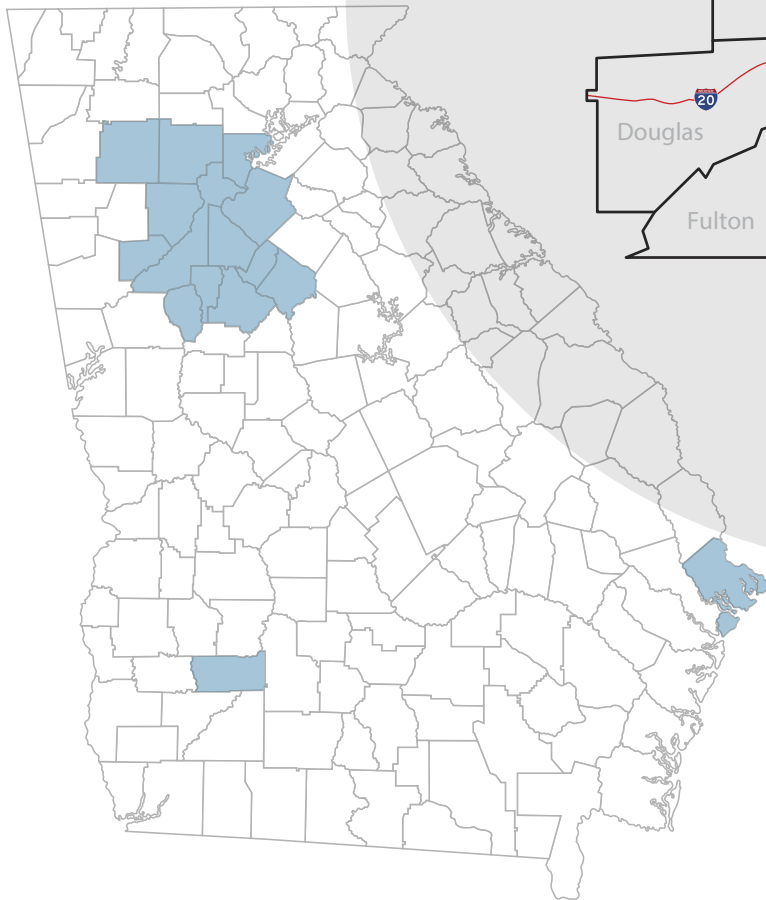

Georgia CIDs

- | | | |
|--------------------------------------------|---------------------------------------------|-----------------------------------------------------------|
| 1 Red Top CID | 12 Tucker Northlake CID | 23 Chamblee Doraville CID |
| 2 Town Center CID | 13 Evermore CID | 24 Buckhead CID |
| 3 Gateway Marietta CID | 14 Lilburn CID | 25 Upper Westside CID |
| 4 Cumberland CID | 15 Gateway 85 CID | 26 Midtown Improvement District (Midtown Alliance) |
| 5 Boulevard CID (Fulton Industrial) | 16 Gwinnett Place CID | 27 Atlanta Downtown Improvement District |
| 6 ATL Airport CIDs | 17 Sugarloaf CID | 28 West End CID |
| 7 South Fulton CID | 18 Braselton CID | 29 Little Five Points CID |
| 8 Metro South CID | 19 South Forsyth CID | 30 Canton Marketplace CID |
| 9 East Metro CID | 20 True North 400 (North Fulton CID) | 31 Savannah Waterfront CID |
| 10 Highway 278 CID | 21 Perimeter CIDs | 32 Albany Westover CID |
| 11 Tucker Summit CID | 22 Assembly CID | |